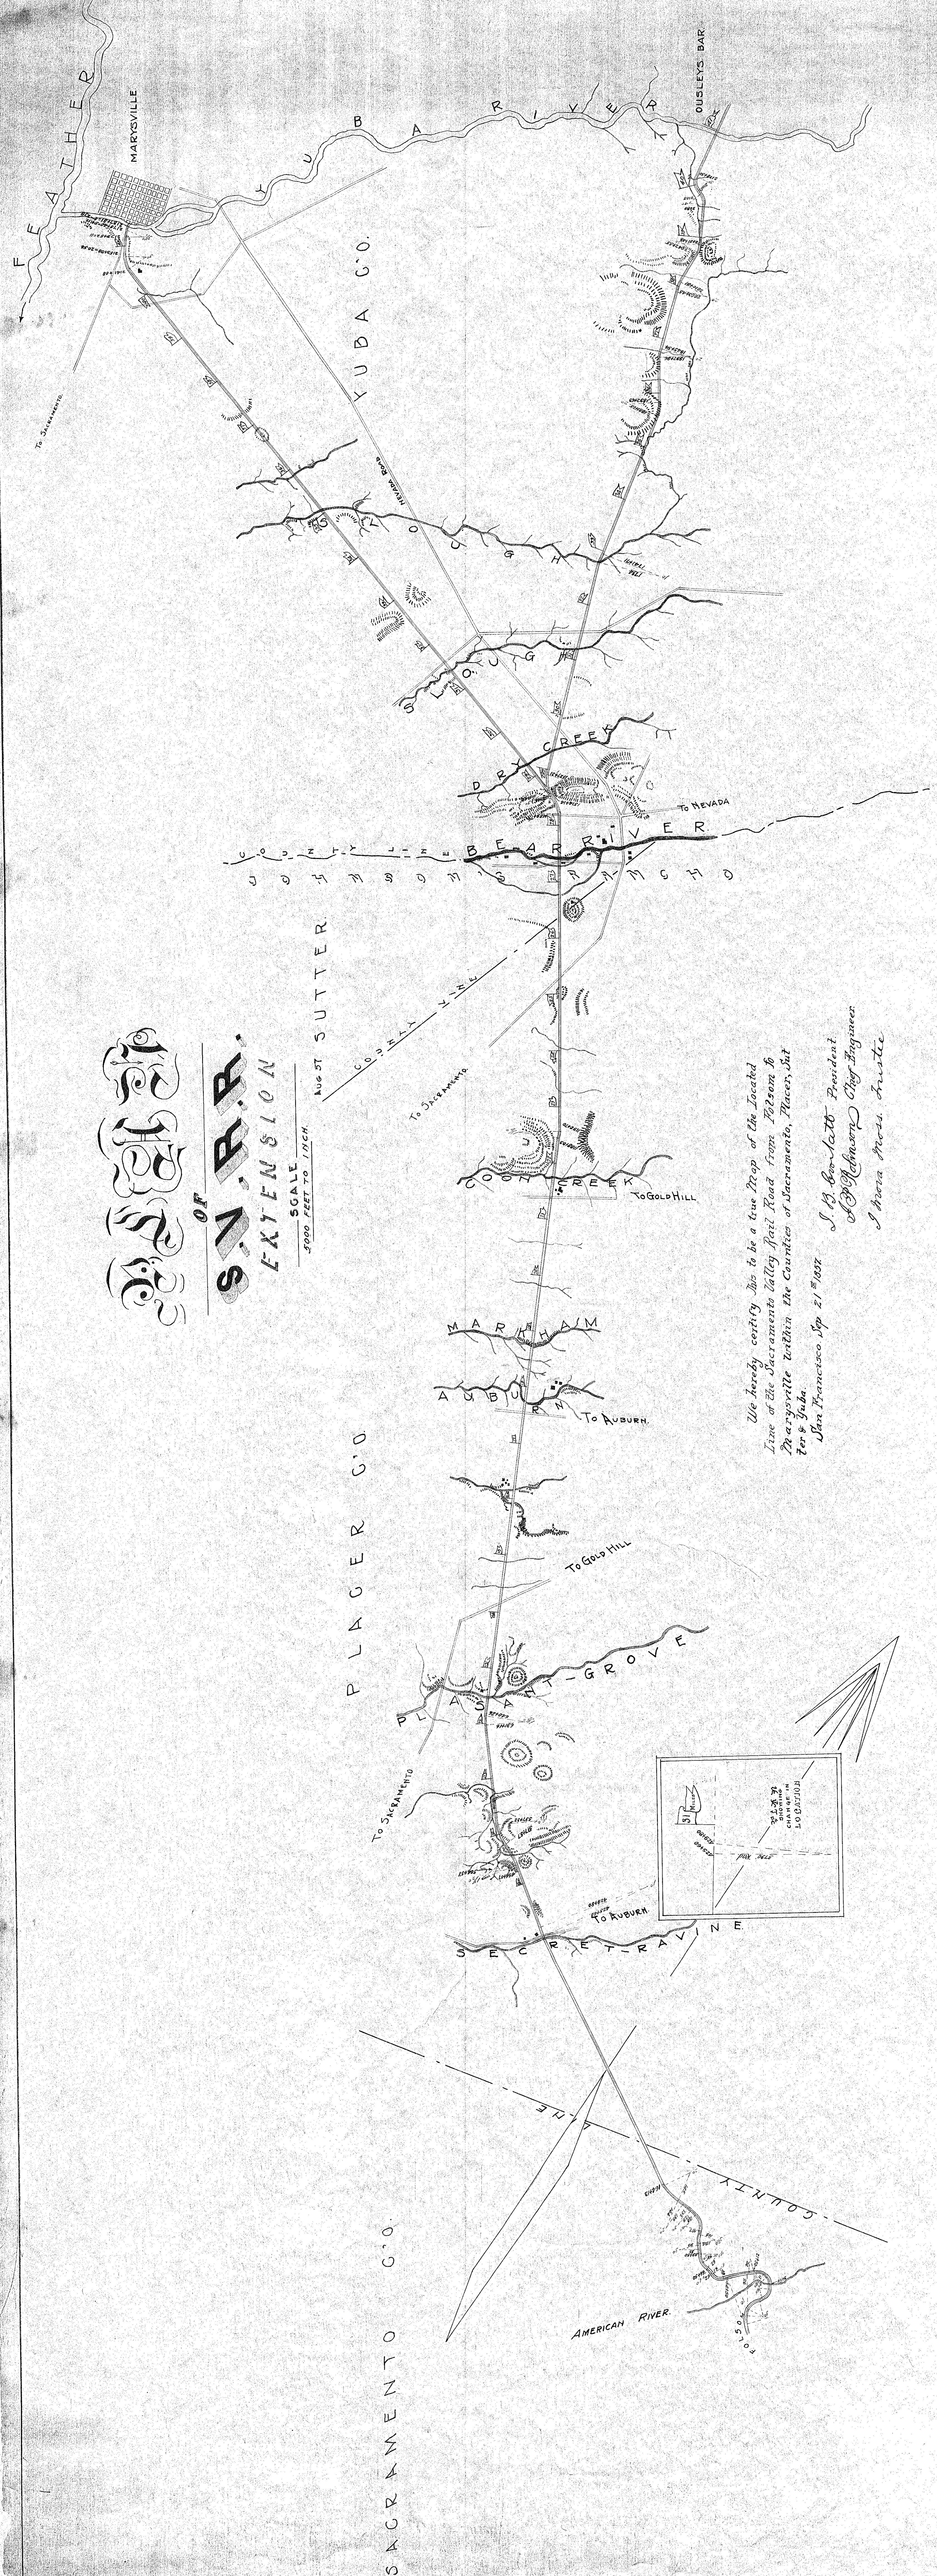

# SACRAMENTO OF S.N.R.R. EXTENSION

SCALE 1 INCH = 5000 FEET

AUGUST SUTTER

PLACER CO.

YUBA CO.

SACRAMENTO CO.

We hereby certify this to be a true copy of the located line of the Sacramento Valley Rail Road from Folsom to Marysville within the Counties of Sacramento, Placer, Butte & Yuba.  
 San Francisco Sep 21<sup>st</sup> 1857  
 J. B. Goodrich President  
 A. B. Johnson Chief Engineer  
 J. W. Adams Trustee